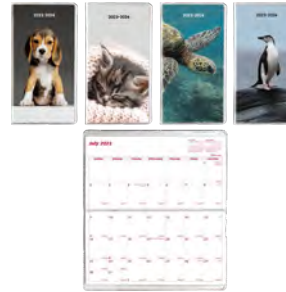

Weekly Appointment Books

REDCB950VBLK - Black
REDCB950VPUR - Purple

- Weekly
- 11" x 8½"
- 15 Min. Intervals
- 7 am - 8:45 pm
- 1 week per 2 page

\$10.95

REDCB75VBLK - Black

- Weekly
- 5" x 8"
- Hourly appt.
- 7 am - 6 pm
- 1 week per 2 page

\$7.45

REDCB1262VBLK - Black

- Monthly
- 11" x 8½"
- 14 Month
- 2 color

\$8.65

Whimsical Floral Monthly Planners

HOD29197

- 8½" x 11"
- 12 Months - Jan. - Dec
- One Month per two-page spread
- Julian dates/days remaining
- Includes a double-sided storage pocket

\$13.95

DAILY Appointment Book

REDCB634VBLK

\$9.95

REDCA412ASX

- Monthly Pocket Planner
- 6½" x 3½"
- 14 Month
- Assorted Designs

\$4.95

Weekly/Monthly Planners **NEW**